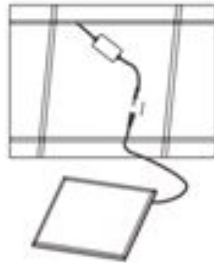

### Package Information (Standard)

Thickened foam inner package

Strong exported carton box to provide double security Protection

Package:  
2 pcs Panel light in one box  
Box size:660x690x70mm  
Weight: 10KG each box

**Installation:**

**1 Embedded Installation**

This is the most popular installation for the LED panel light. Take off the Gypsum Board ceiling and replace it with the LED Panel.

1. Move away ceiling plaster slab

2. Arrange the wire

3. Fix the panel light to suitable place

4. Put the panel light steadily and then it can be used

**2 Ceiling Installation**

1) Fix the rope fitting on the roof

- ① Roof
- ② 5mm : Drill a hole with diameter 5mm
- ③ M4 Plastic screw with expanded structure
- ④ Rope fitting on the roof