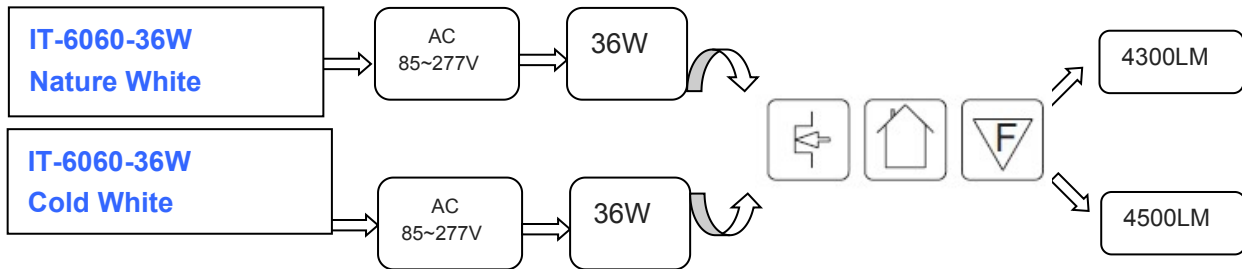

IT-66-36W is powered by Korea imported Samsung LED chip 2835. It is an exceptionally high performance LED lamp built to last.

**Size:**

IT-6060-36W

**Product Details:**

**Specifications:**

**Average Illuminance Figure:**