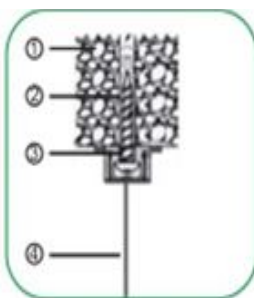

**Installation:**

**1 Embedded Installation**

This is the most popular installation for the LED panel light. Take off the Gypsum Board ceiling and replace it with the LED Panel.

1. Move away ceiling plaster slab

2. Arrange the wire

3. Fix the panel light to suitable place

4. Put the panel light steadily and then it can be used

**2 Ceiling Installation**

1) Fix the rope fitting on the roof

- ① Roof
- ② 5mm : Drill a hole with diameter 5mm
- ③ M4 Plastic screw with expanded structure
- ④ Rope fitting on the roof