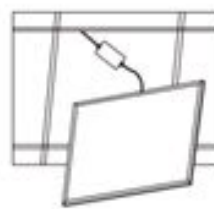

3. Fix the panel light to suitable place