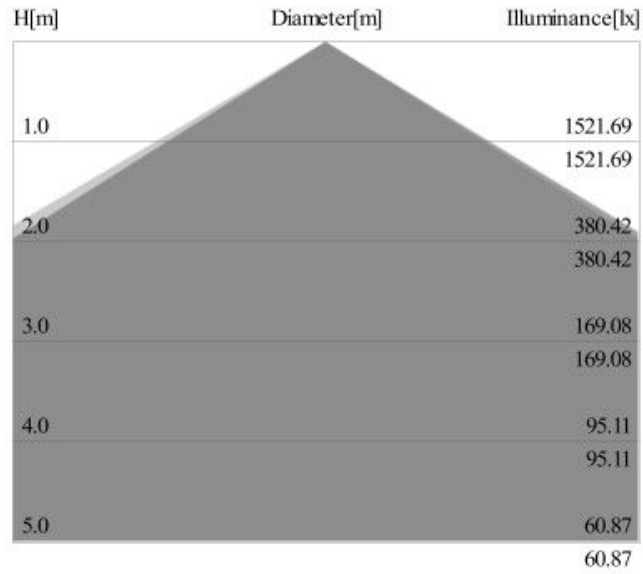

Parameter	Rating	Units
Aluminum Heat Sink Temperature	55~60	C
Operating Temperature	-20~+40	C
Storage Temperature	-40~+80	C
Equilibrium Temperature	25~30	C

**Cool White**

Photometric Data

**LUMINAIRE PHOTOMETRIC TEST REPORT**

Test:U:222.4V I:0.1780A P:38.80W PF:0.9780 Lamp Flux:4560x1 lm		
NAME: 40W LED Panel light	TYPE:LED	
DIM.: 600x600mm		
MFR.: LED		

DATA OF LAMP		PHOTOMETRIC DATA			
MODEL	40W LED Panel light	I <sub>max</sub> (cd)	1544	S/MH (C0/180)	1.22
NOMINAL POWER (W)	40	LOR (%)	100.0	S/MH (C90/270)	1.24
RATED VOLTAGE (V)	222	TOTAL FLUX (lm)	4560.0	η UP, DN (C0-180)	0.6, 47.2
NOMINAL FLUX (lm)	4560	CIE CLASS	DIRECT	η UP, DN (C180-360)	0.8, 51.3
LAMPS INSIDE	1	η up (%)	1.5	CIBSE SHR NOM	1.25
TEST VOLTAGE (V)	222.4	η down (%)	98.5	CIBSE SHR MAX	1.35

### Illumination Cone Curve