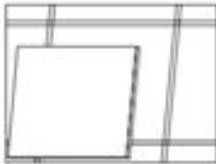

Installation:

1 Embedded Installation

This is the most popular installation for the LED panel light. Take off the Gypsum Board ceiling and replace it with the LED Panel.

1. Move away ceiling plaster slab