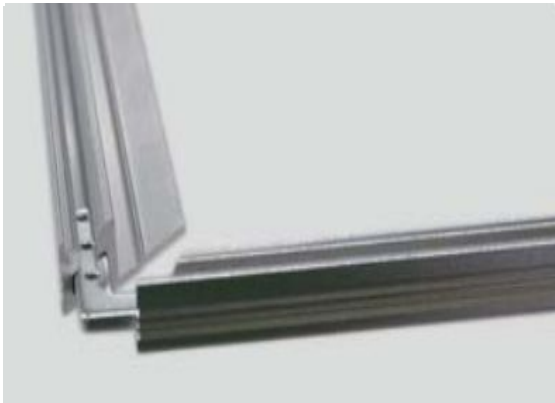

### Feature:

- Very soft light, can replace the conventional fluorescent tube
- The output power is 36W, 4500LM output
- PF: > 0.96
- CRI>82
- Uniform light spread: Japan Mitsubishi diffuse cover
- Low heat, No UV, No IR.
- Life Span: 50,000 hours
- Material: Aluminum(frame)+PC(Top)
- Working Voltage: AC85-265V/50-60Hz
- Certification: CE, RoHS, SAA

IT-66-36W is powered by Korea imported Samsung LED chip 2835. It is an exceptionally high performance LED lamp built to last.

**Size:**

IT-6060-36W

**Product Details:**

**Specifications:**

**Average Illuminance Figure:**