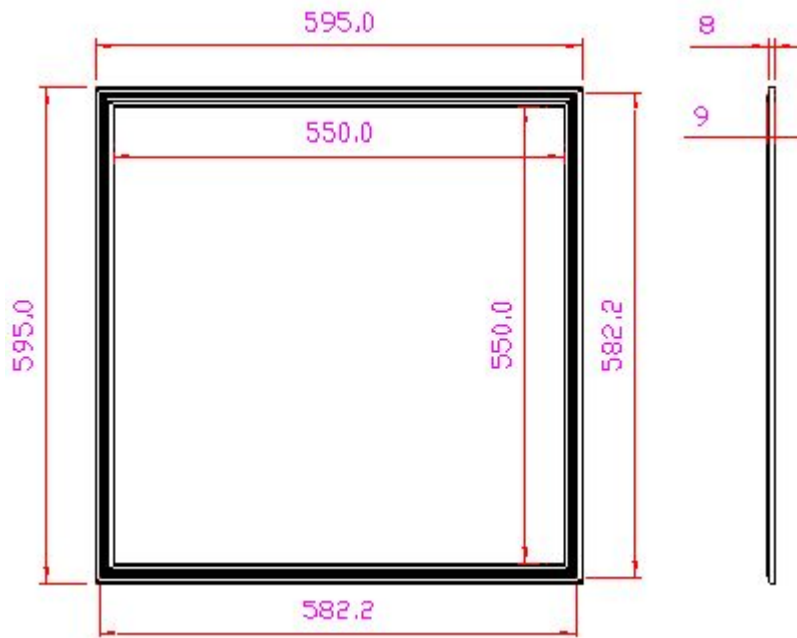

Size:

IT-6060-36W